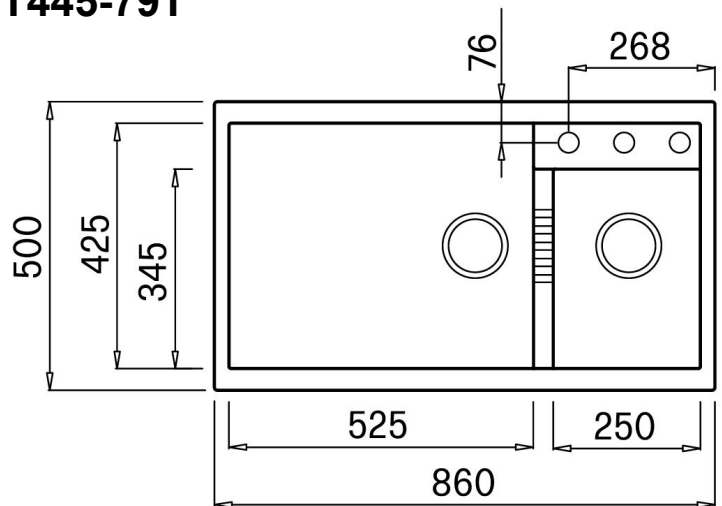

Product Specification Sheet
ELGT445-40T
ELMT445-79T

Elleci Square TOP MOUNT

ELGT445-40T Black
 ELMT445-79T Aluminium

Corner Radius: 10mm

Includes 90mm waste and overflow

Min Cab Width: 950mm

Accessories Available (optional)

BFDDB
 DRAINING BASKET
 390 X 325mm

BFDRMB
 ROLLER MAT
 480 X 450mm

Black
 Gold
 Bronze

E&OE – it is recommended all measurements are taken directly from the product. Specification subject to change without notice, always consult the literature supplied with the product. Coloured images are indicative only.