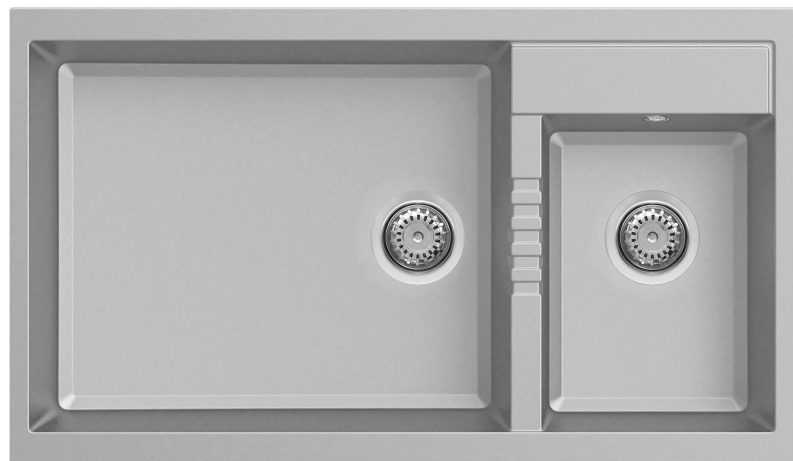

Product Specification Sheet
ELGT445-40T
ELMT445-79T

Elleci Square TOP MOUNT

ELGT445-40T Black
 ELMT445-79T Aluminium

Corner Radius: 10mm

Includes 90mm waste and overflow

Min Cab Width: 950mm

Accessories Available (optional)

BFDDB
 DRAINING BASKET
 390 X 325mm

BFDRMB
 ROLLER MAT
 480 X 450mm

Black
 Gold
 Bronze

E&OE – it is recommended all measurements are taken directly from the product. Specification subject to change without notice, always consult the literature supplied with the product. Coloured images are indicative only.