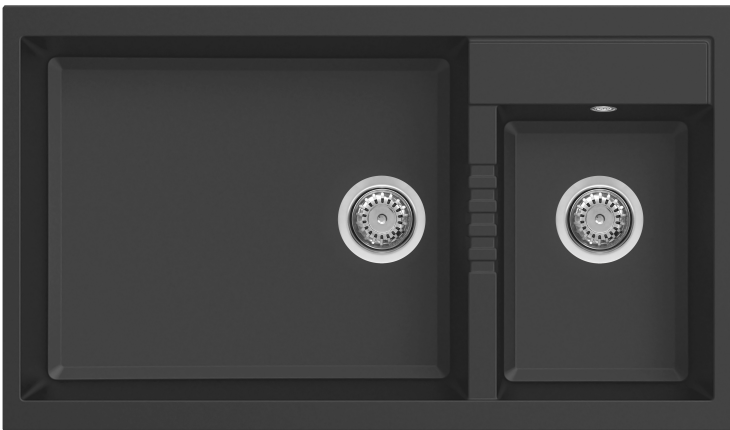

Product Specification Sheet
ELGT445-40T
ELMT445-79T

Elleci Square TOP MOUNT

ELGT445-40T Black
 ELMT445-79T Aluminium

Corner Radius: 10mm

Includes 90mm waste and overflow

Min Cab Width: 950mm

Accessories Available (optional)

BFDDB
 DRAINING BASKET
 390 X 325mm

BFDRMB
 ROLLER MAT
 480 X 450mm

Black
 Gold
 Bronze

E&OE – it is recommended all measurements are taken directly from the product. Specification subject to change without notice, always consult the literature supplied with the product. Coloured images are indicative only.